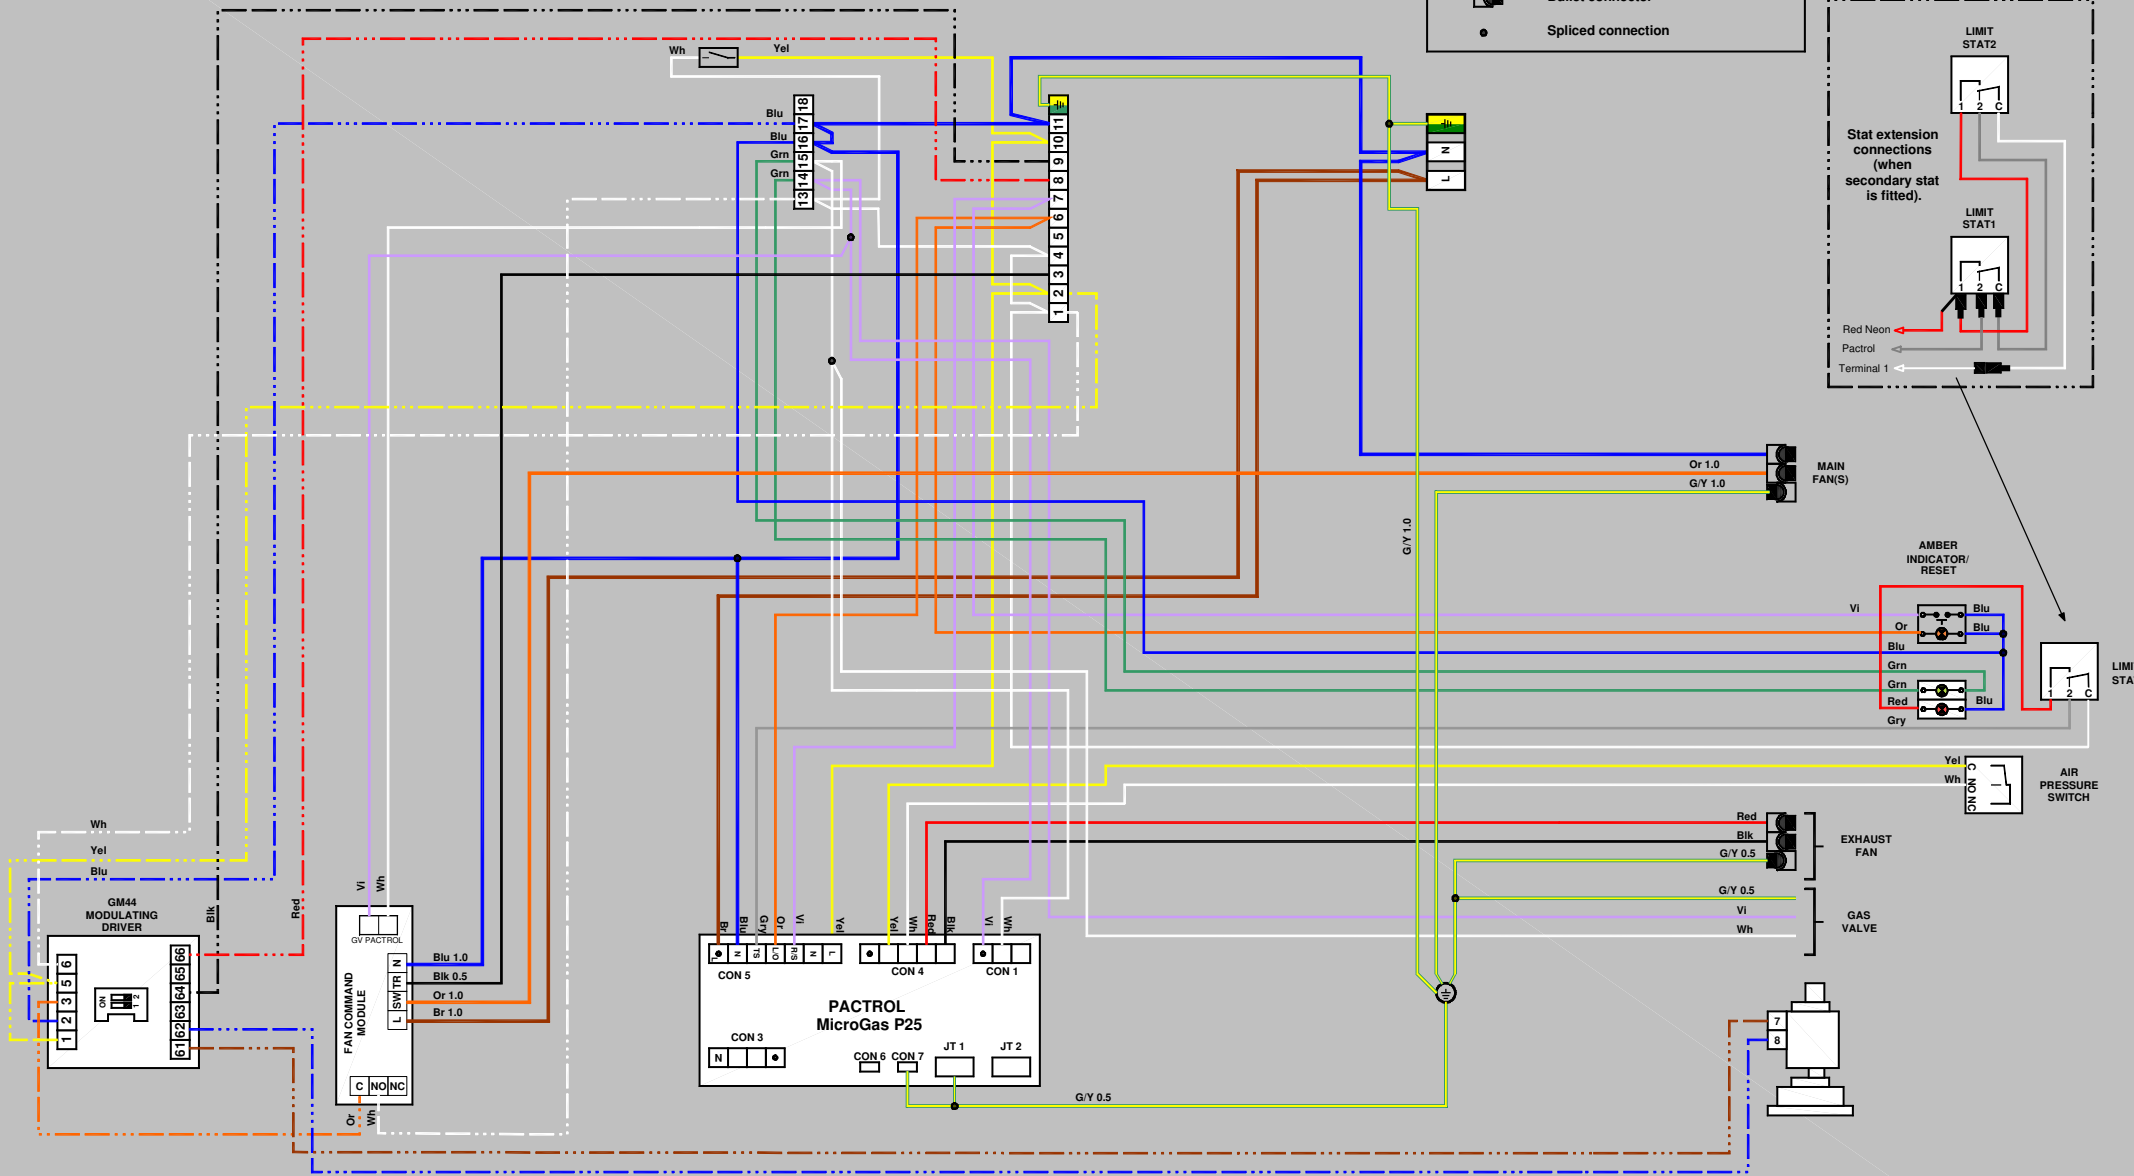

Wiring Legend

- Main loom assembly
- Loom sub-assembly
- Wire size: 0.5mm²
- Wire size: 1.0mm²

Female Male

- Bullet connector
- Spliced connection

POWRMATIC LTD

DRN	IA NO	DCR	DATE	MODIFICATIONS	ISSUE
JMC	-	-	10.11.17	Revised Layout	5

TITLE: VPC/NV2X Electrical Control Panel.
Master Loom Connections c/w Modulating Loom Sub-Assembly

DRG NO: H02GBE0015_MOD