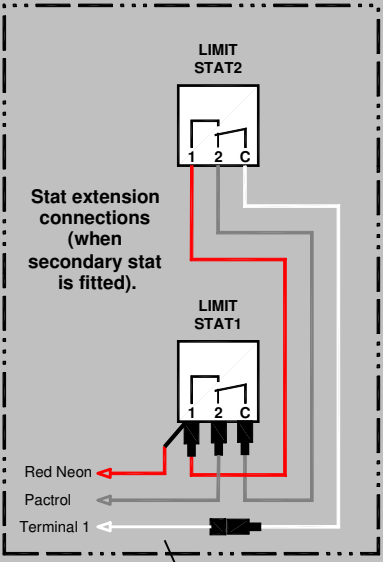

Wiring Legend

- Main loom assembly
- Loom sub-assembly
- Wire size: 0.5mm²
- Wire size: 1.0mm²

Female Male

- Bullet connector
- Spliced connection
- 6.3 x 0.8mm Push-on (Female)
- Boot lace ferrule

POWRMATIC LTD
 Powmatic Ltd., Hort Bridge, Ilminster, Somerset
 TA19 9PS
 TEL: 01460 53535 FAX: 01460 52341
 Web: www.powmatic.co.uk E-Mail: r&d@powmatic.co.uk

DRN	IA NO	DCR	DATE	MODIFICATIONS	ISSUE
JMC	-	-	08.12.17	Wire to main fan changed from Red to Orange Supply terminal changed from L-N-E to L-E-N	6
JMC	-	-	08.11.17	FCM - NO/NC terminal change	5
JMC	-	-	12.10.17	Hi-Lo cable replaced by singles	4

TITLE: VPC/NV2X Electrical Control Panel.
 Master Loom Connections c/w HI-LO Loom
 Sub-Assembly

DRG NO: H02GBE0015_HL