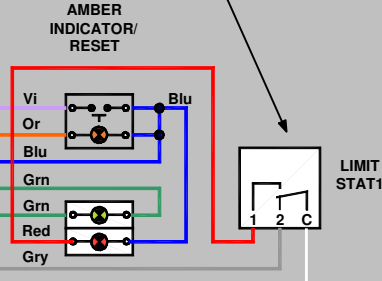

Wiring Legend

- Main loom assembly
- Loom sub-assembly
- Wire size: 0.5mm²
- Wire size: 1.0mm²

Female Male

- Bullet connector
- Spliced connection
- 6.3 x 0.8mm Push-on (Female)
- Boot lace ferrule

POWRMATIC LTD
 Powmatic Ltd., Hort Bridge, Ilminster, Somerset
 TA19 9PS
 TEL: 01460 53535 FAX: 01460 52341
 Web: www.powmatic.co.uk E-Mail: r&d@powmatic.co.uk

DRN	IA NO	DCR	DATE	MODIFICATIONS	ISSUE
JMC	-	-	08.12.17	Wire to main fan changed from Red to Orange Supply terminal changed from L-N-E to L-E-N	6
JMC	-	-	08.11.17	FCM - NO/NC terminal change	5
JMC	-	-	12.10.17	Hi-Lo cable replaced by singles	4

TITLE: VPC/NV2X Electrical Control Panel.
 Master Loom Connections c/w HI-LO Loom
 Sub-Assembly

DRG NO: H02GBE0015_HL