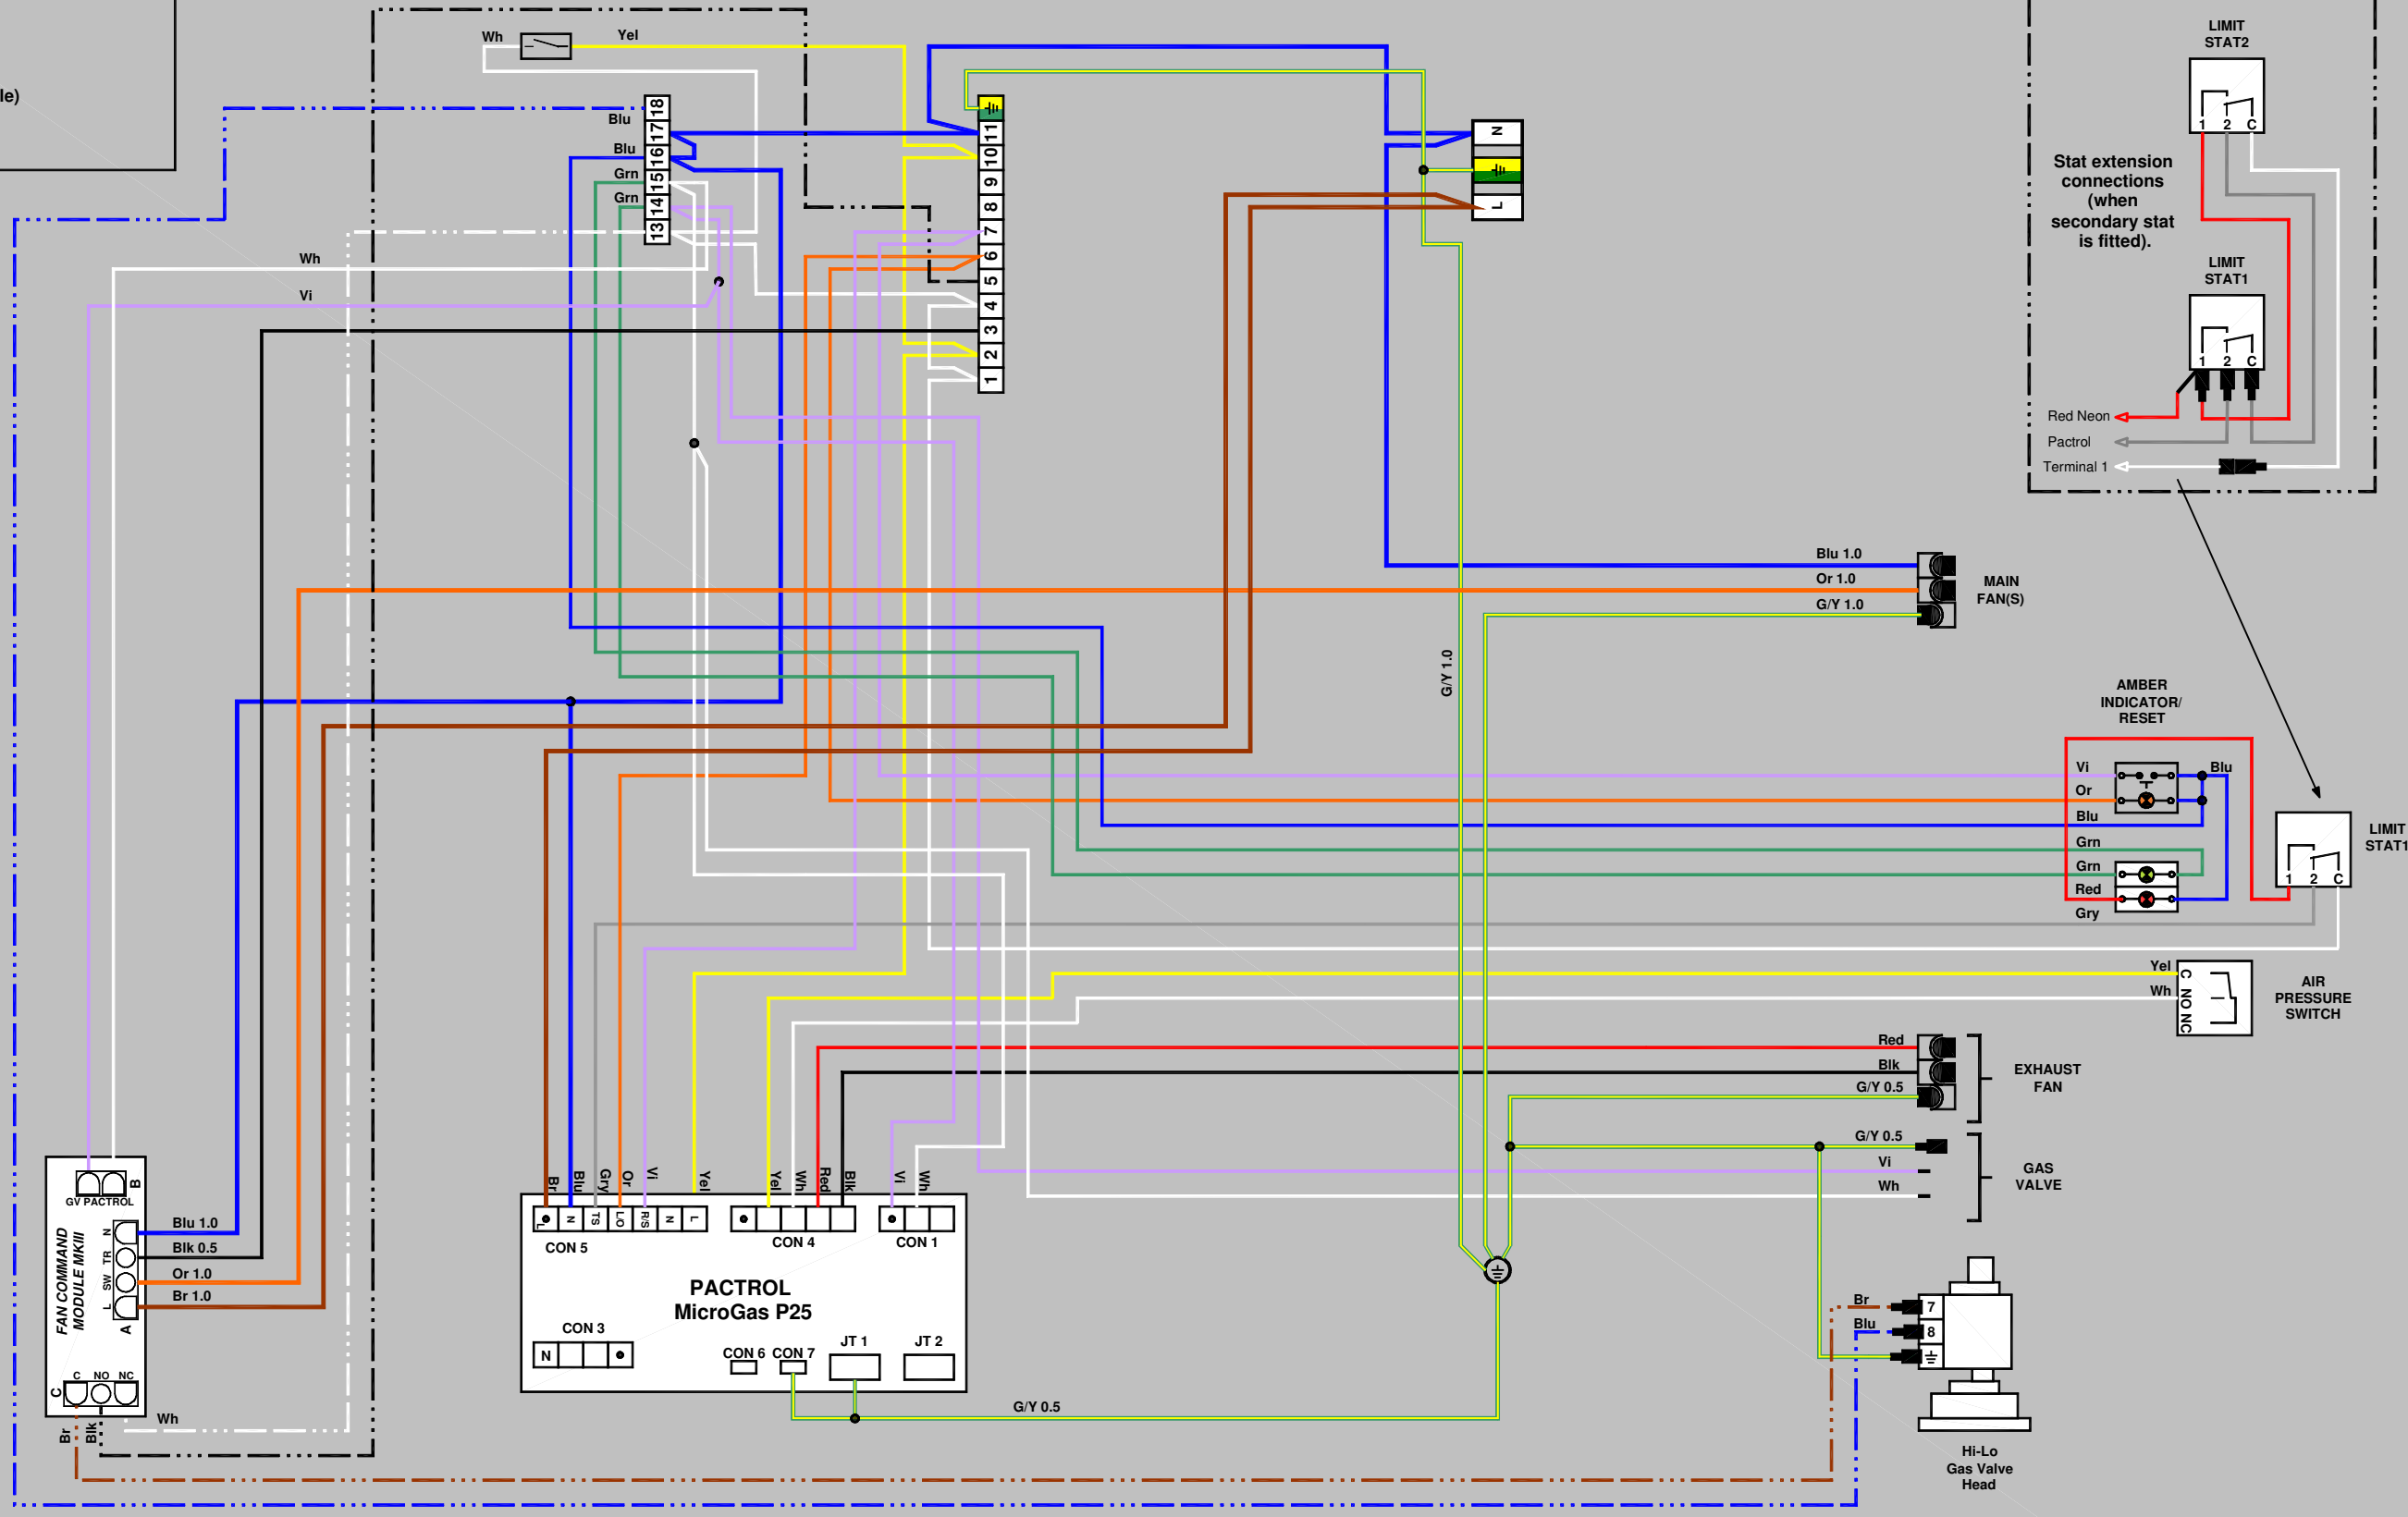

Wiring Legend

- Main loom assembly
- Loom sub-assembly
- Wire size: 0.5mm²
- Wire size: 1.0mm²

Female Male

- Bullet connector
- Spliced connection
- 6.3 x 0.8mm Push-on (Female)
- Boot lace ferrule

POWRMATIC LTD
 Powmatic Ltd., Hort Bridge, Ilminster, Somerset
 TA19 9PS
 TEL: 01460 53535 FAX: 01460 52341
 Web: www.powmatic.co.uk E-Mail: r&d@powmatic.co.uk

DRN	IA NO	DCR	DATE	MODIFICATIONS	ISSUE
JMC	-	-	08.12.17	Wire to main fan changed from Red to Orange Supply terminal changed from L-N-E to L-E-N	6
JMC	-	-	08.11.17	FCM - NO/NC terminal change	5
JMC	-	-	12.10.17	Hi-Lo cable replaced by singles	4

TITLE: VPC/NV2X Electrical Control Panel.
 Master Loom Connections c/w HI-LO Loom
 Sub-Assembly

DRG NO: H02GBE0015_HL